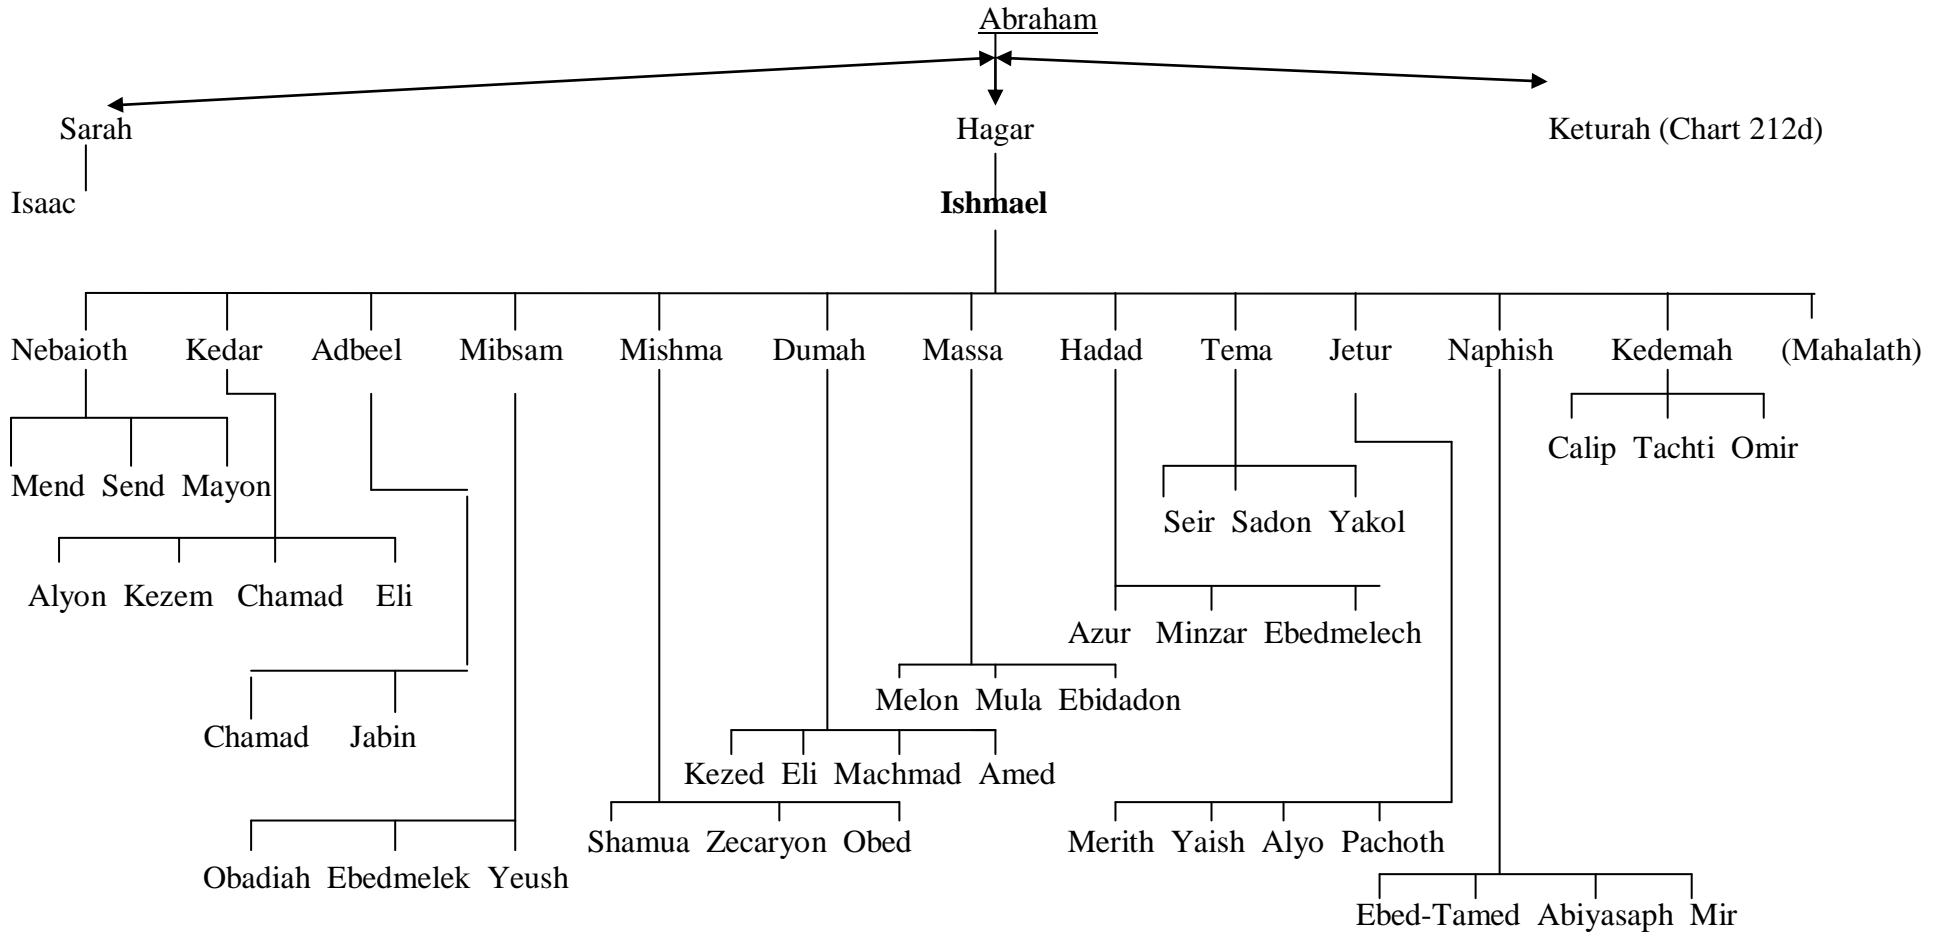

This paper is available from the World Wide Web page:
<http://www.logon.org> and <http://www.ccg.org>

Shem's Family Tree

Adam

Noah (10th Generation)

Sons of Shem's and the Countries they inhabited

Abraham's Family Tree

NB :  Sons
 Wives (Sarai was Abram's half-sister).

Abraham's Family Tree

Abraham's Family Tree

→ = wives
 — = sons

Abraham's Family Tree

Names of Ishmael's grandsons taken from the Book of Jasher 25:22-27
 Mahalath also called Basemath, sister of Nebaioth, m. Esau.

Chart 212c2: Sons of Ishmael

Chart 212c3: Sons of Ishmael

Abraham's Family Tree

Abraham's Family Tree