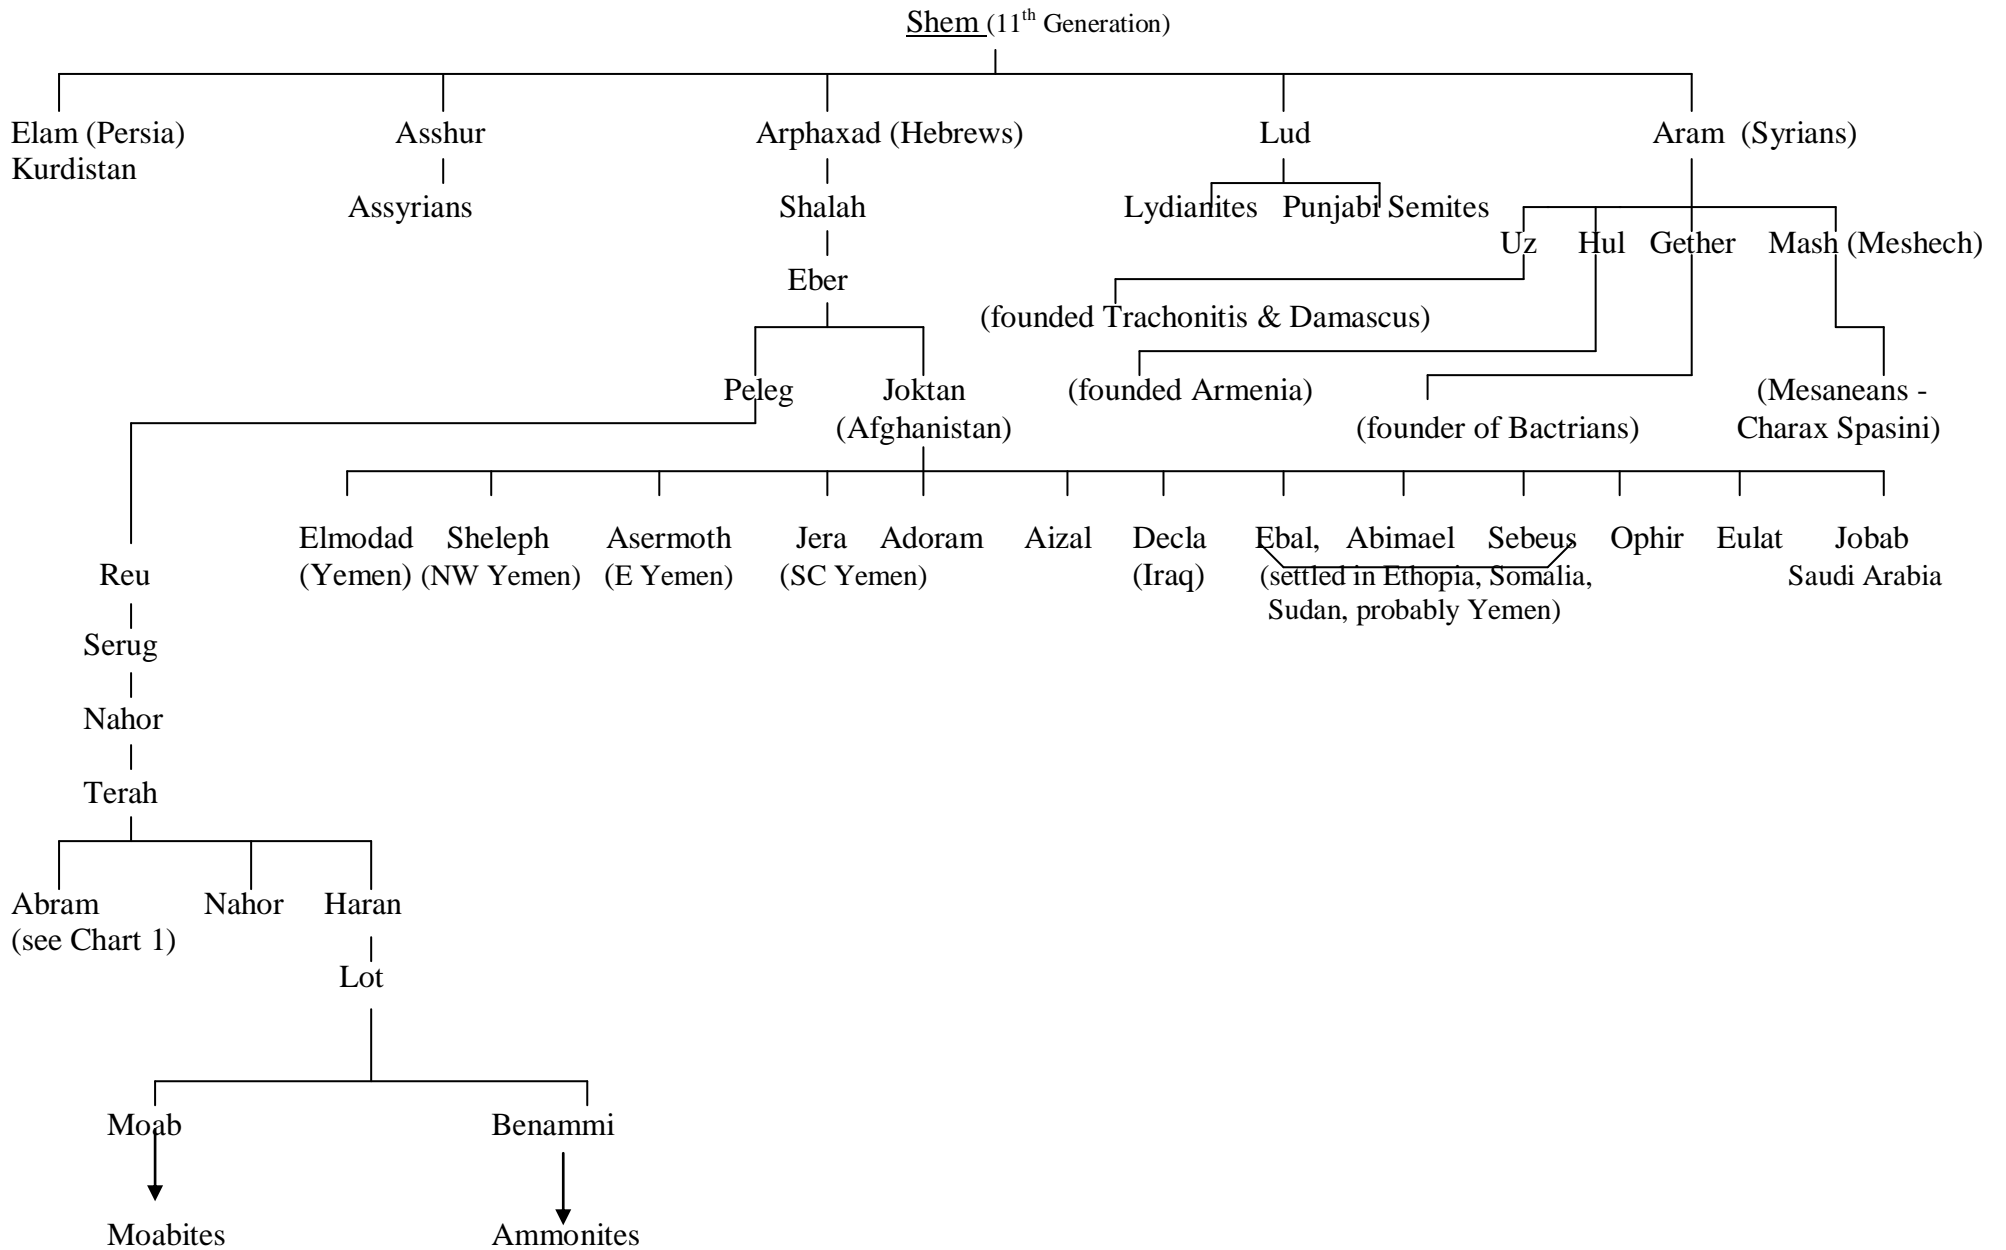

This paper is available from the World Wide Web page:
<http://www.logon.org> and <http://www.ccg.org>

Shem's Family Tree

Adam

Noah (10th Generation)

Sons of Shem's and the Countries they inhabited

Abraham's Family Tree

NB :  Sons
 Wives (Sarai was Abram's half-sister).

Abraham's Family Tree

Abraham's Family Tree

→ = wives
 — = sons

Abraham's Family Tree

Names of Ishmael's grandsons taken from the Book of Jasher 25:22-27
 Mahalath also called Basemath, sister of Nebaioth, m. Esau.

Chart 212c2: Sons of Ishmael

Chart 212c3: Sons of Ishmael

Abraham's Family Tree

Abraham's Family Tree