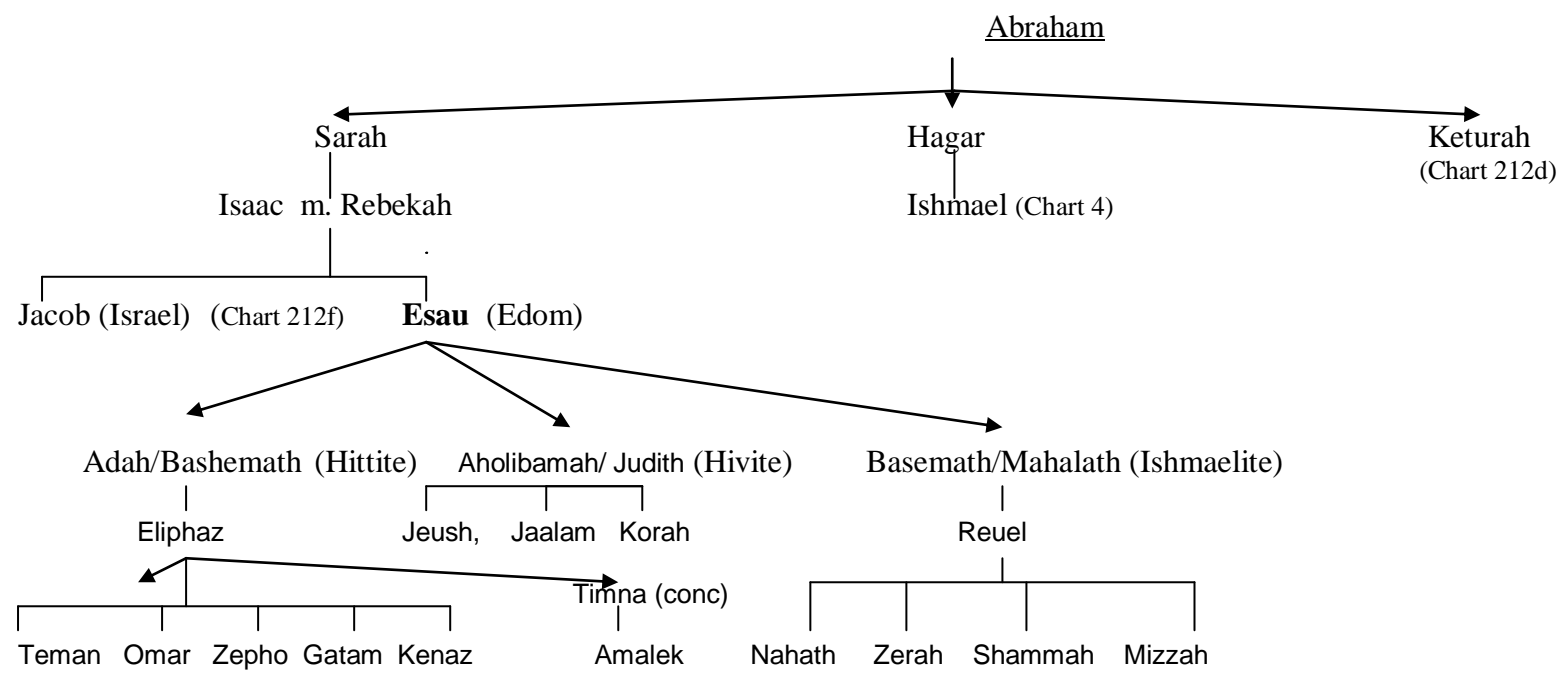

This paper is available from the World Wide Web page:
<http://www.logon.org> and <http://www.ccg.org>

Shem's Family Tree

Adam

Noah (10th Generation)

Sons of Shem's and the Countries they inhabited

Abraham's Family Tree

NB :  Sons
 Wives (Sarai was Abram's half-sister).

Abraham's Family Tree

Abraham's Family Tree

→ = wives
 — = sons

Abraham's Family Tree

Names of Ishmael's grandsons taken from the Book of Jasher 25:22-27
 Mahalath also called Basemath, sister of Nebaioth, m. Esau.

Chart 212c2: Sons of Ishmael

Chart 212c3: Sons of Ishmael

Abraham's Family Tree

Abraham's Family Tree