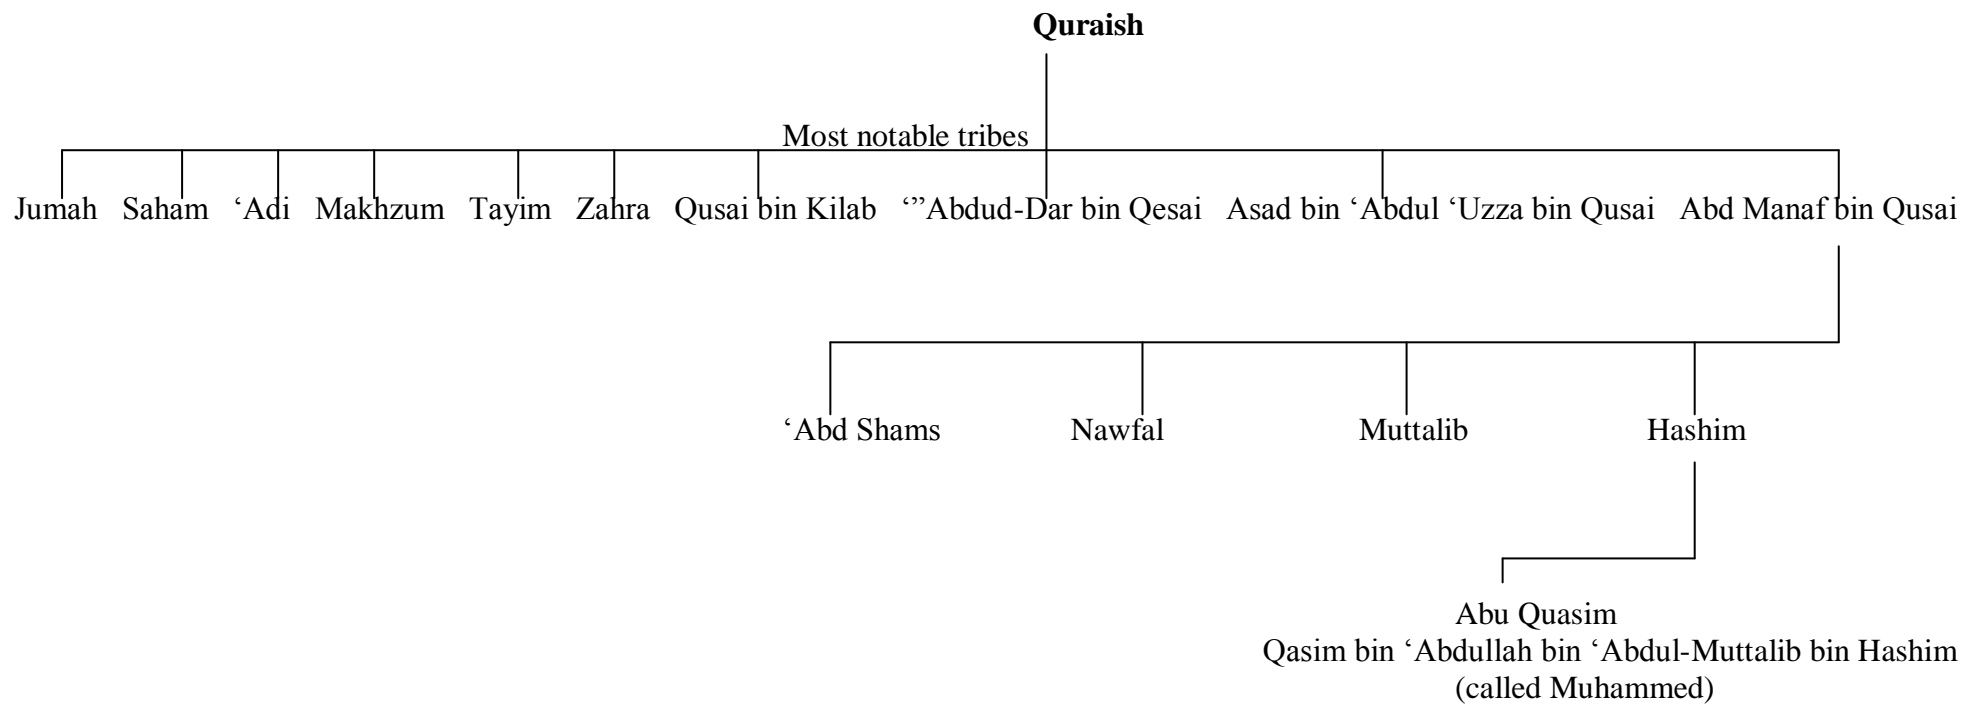

NB :  Sons
 Wives (Sarai was Abram's half-sister).

Abraham's Family Tree

Abraham's Family Tree

→ = wives
 — = sons

Abraham's Family Tree

Names of Ishmael's grandsons taken from the Book of Jasher 25:22-27
 Mahalath also called Basemath, sister of Nebaioth, m. Esau.

Chart 212c2: Sons of Ishmael

Chart 212c3: Sons of Ishmael

Abraham's Family Tree

Abraham's Family Tree