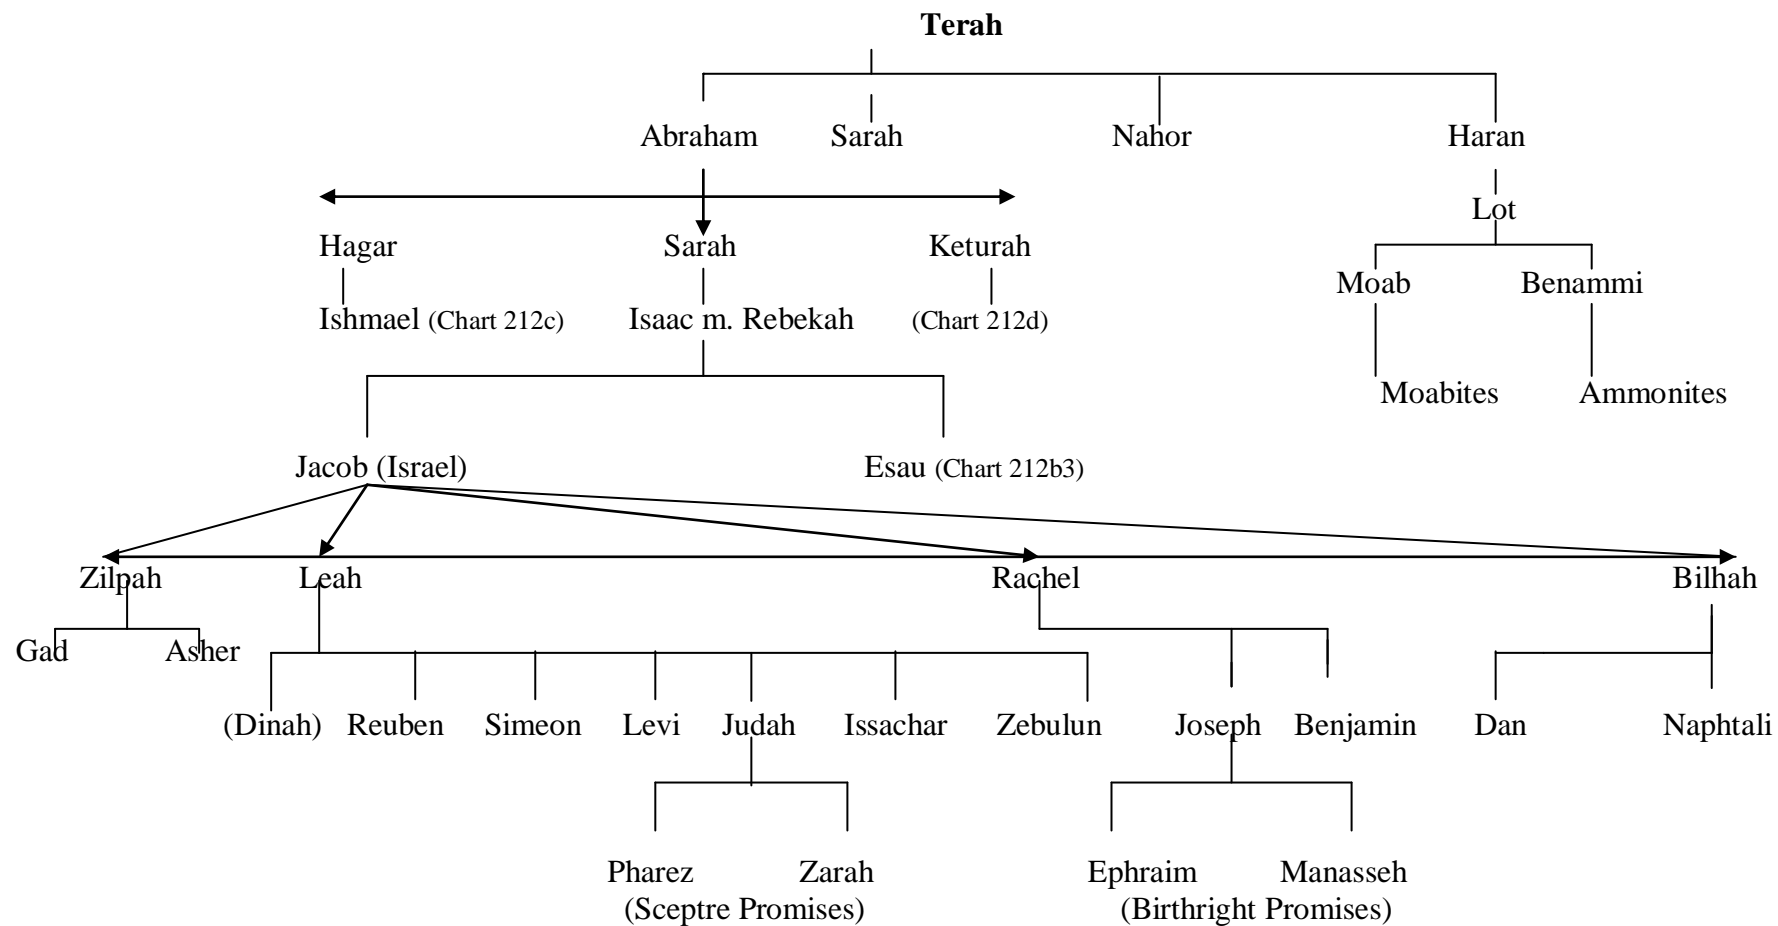

This paper is available from the World Wide Web page:
<http://www.logon.org> and <http://www.ccg.org>

Shem's Family Tree

Adam

Noah (10th Generation)

Sons of Shem's and the Countries they inhabited

Abraham's Family Tree

NB :  Sons
 Wives (Sarai was Abram's half-sister).

Abraham's Family Tree

Abraham's Family Tree

→ = wives
 — = sons

Abraham's Family Tree

Names of Ishmael's grandsons taken from the Book of Jasher 25:22-27
 Mahalath also called Basemath, sister of Nebaioth, m. Esau.

Chart 212c2: Sons of Ishmael

Chart 212c3: Sons of Ishmael

Abraham's Family Tree

Abraham's Family Tree