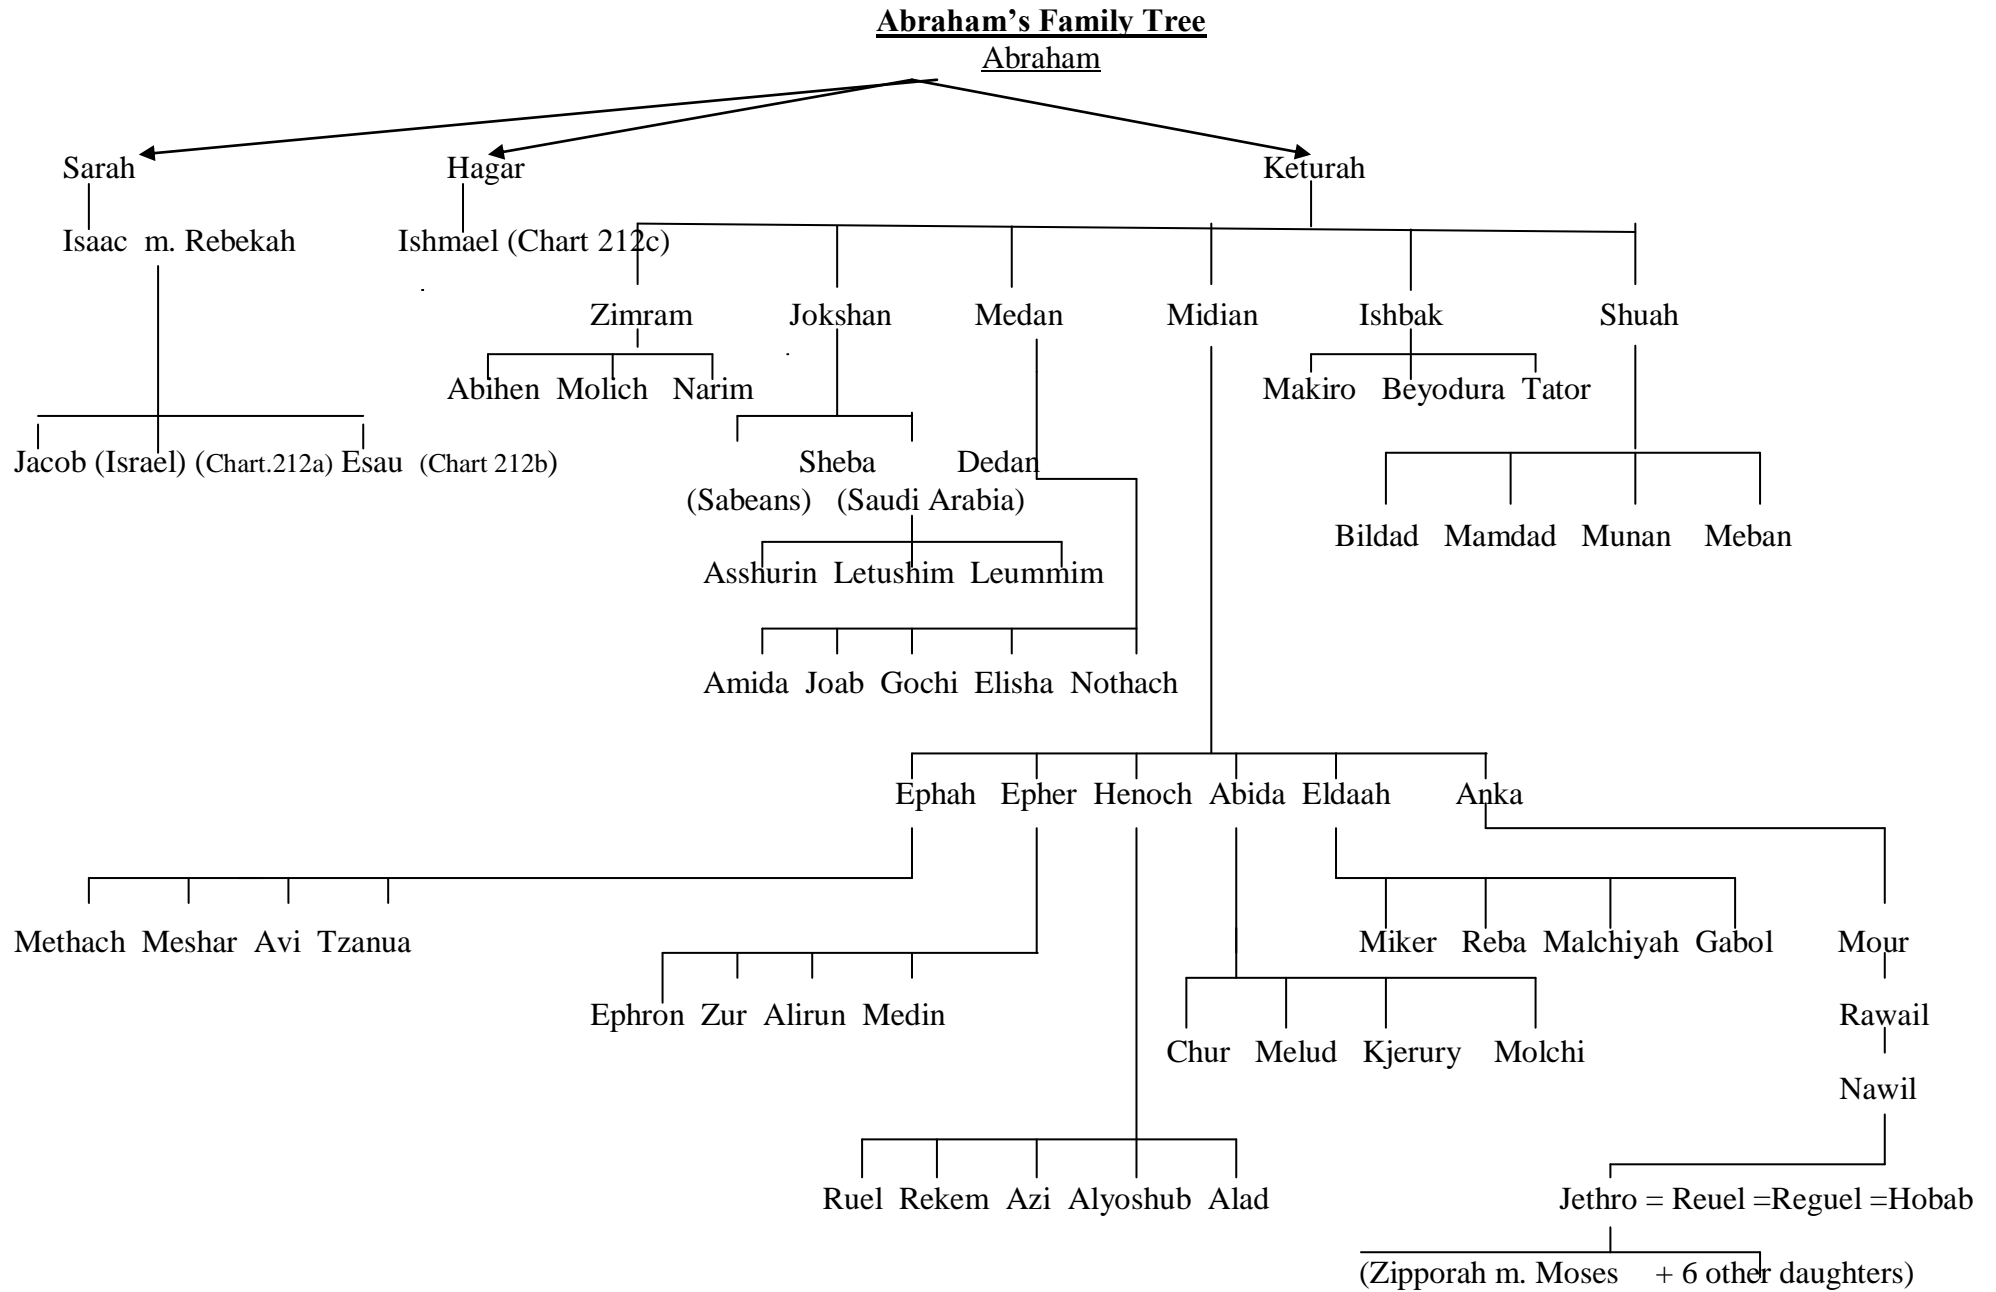

This paper is available from the World Wide Web page:
<http://www.logon.org> and <http://www.ccg.org>

Shem's Family Tree

Adam

Noah (10th Generation)

Sons of Shem's and the Countries they inhabited

Abraham's Family Tree

NB :  Sons
 Wives (Sarai was Abram's half-sister).

Abraham's Family Tree

Abraham's Family Tree

→ = wives
 — = sons

Abraham's Family Tree

Names of Ishmael's grandsons taken from the Book of Jasher 25:22-27
 Mahalath also called Basemath, sister of Nebaioth, m. Esau.

Chart 212c2: Sons of Ishmael

Chart 212c3: Sons of Ishmael

Abraham's Family Tree

Abraham's Family Tree