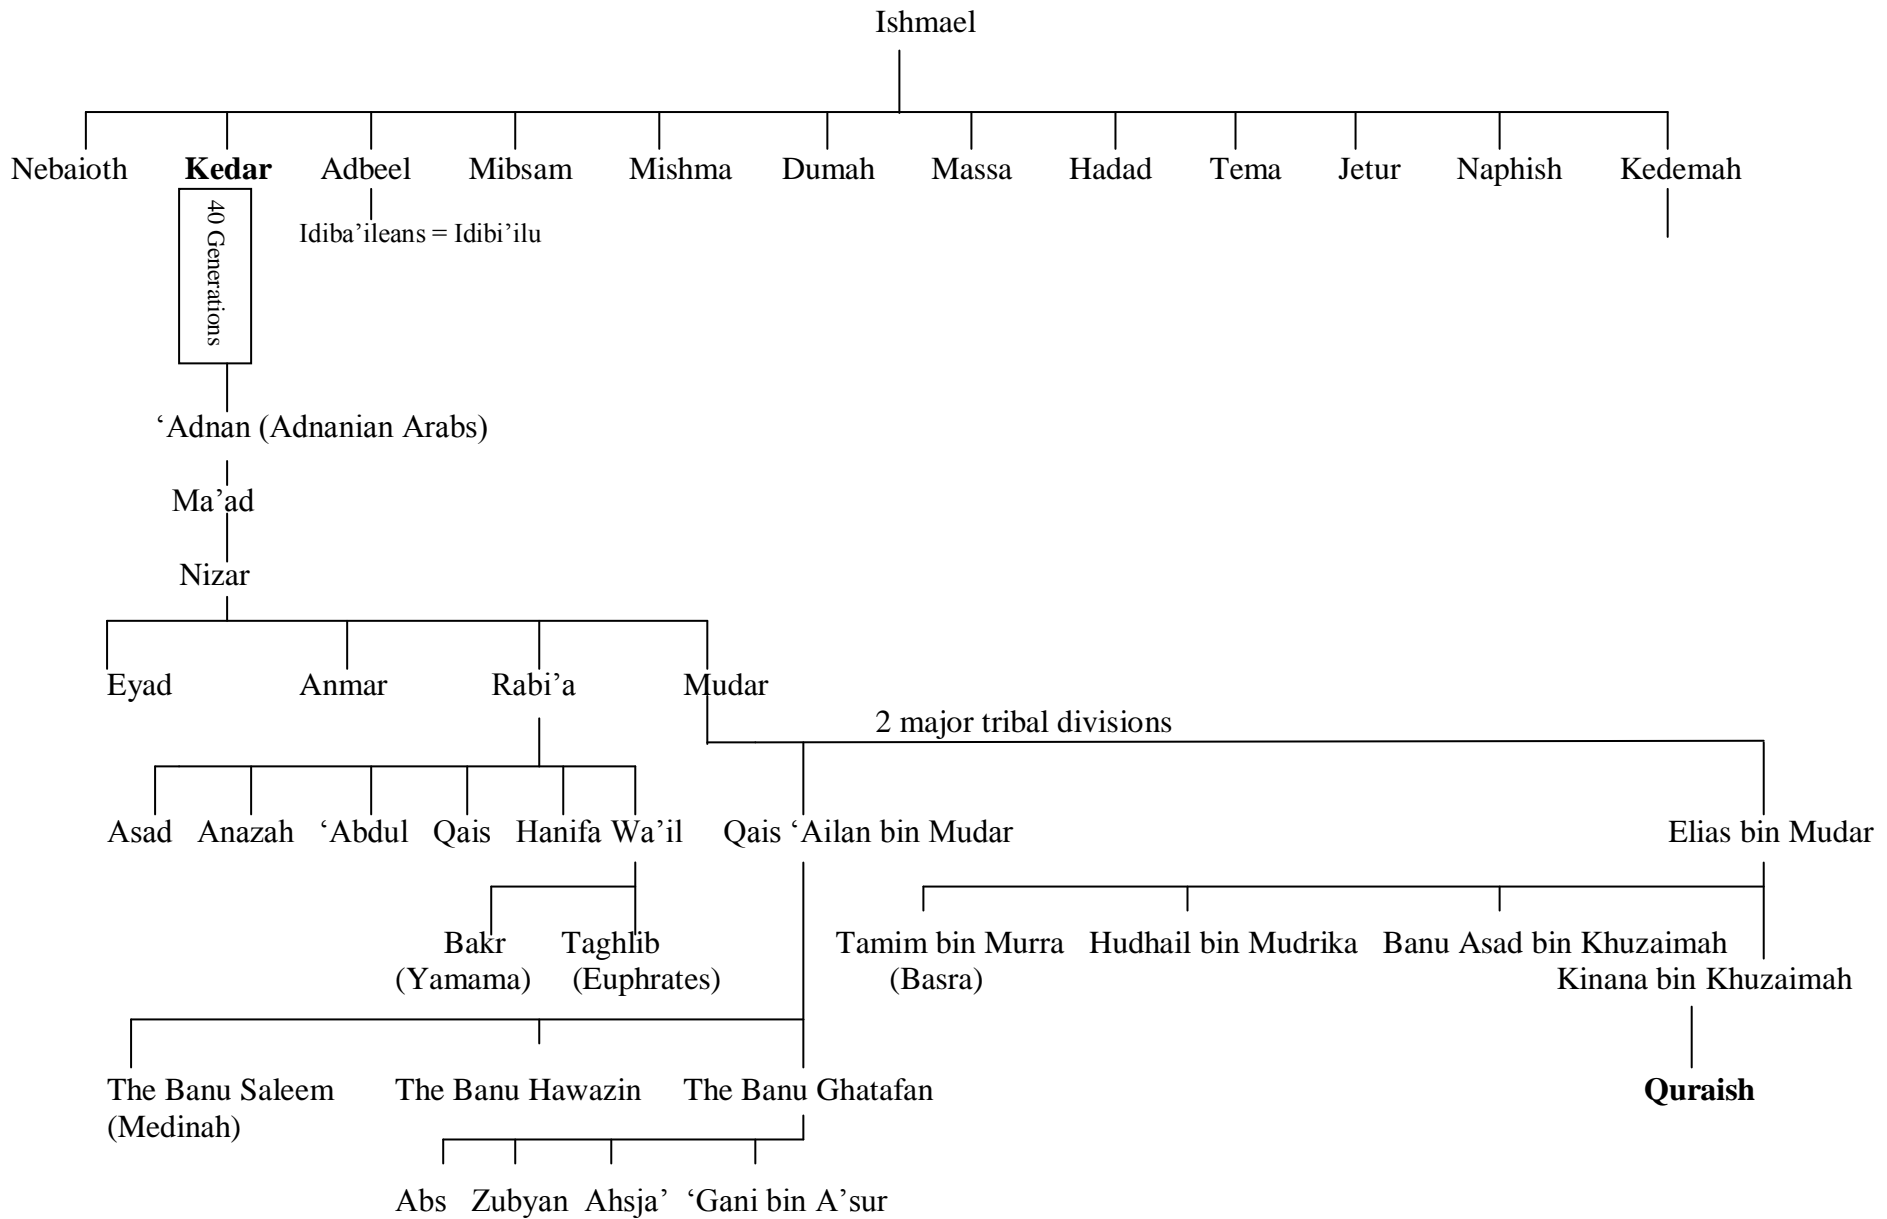

This paper is available from the World Wide Web page:
<http://www.logon.org> and <http://www.ccg.org>

Shem's Family Tree

Adam

Noah (10th Generation)

Sons of Shem's and the Countries they inhabited

Abraham's Family Tree

NB :  Sons
 Wives (Sarai was Abram's half-sister).

Abraham's Family Tree

Abraham's Family Tree

→ = wives
 — = sons

Abraham's Family Tree

Names of Ishmael's grandsons taken from the Book of Jasher 25:22-27
 Mahalath also called Basemath, sister of Nebaioth, m. Esau.

Chart 212c2: Sons of Ishmael

Chart 212c3: Sons of Ishmael

Abraham's Family Tree

Abraham's Family Tree