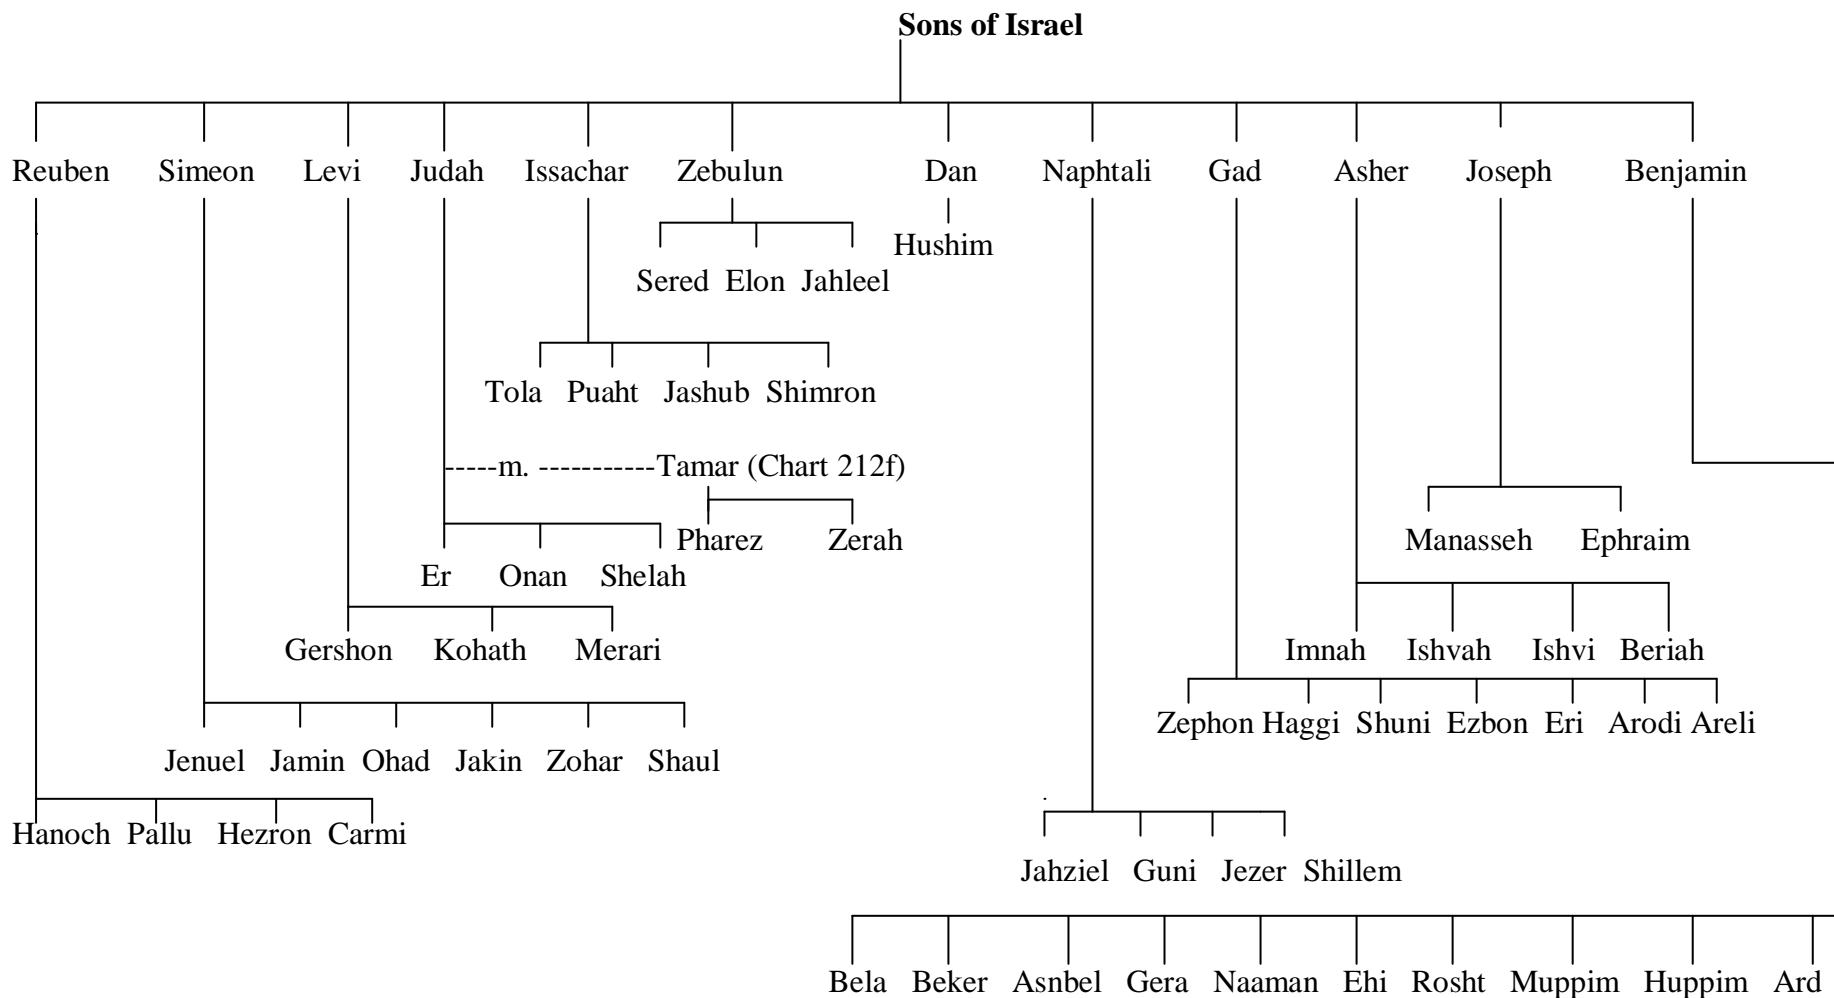

This paper is available from the World Wide Web page:
<http://www.logon.org> and <http://www.ccg.org>

Shem's Family Tree

Adam

Noah (10th Generation)

Sons of Shem's and the Countries they inhabited

Abraham's Family Tree

NB :  Sons
 Wives (Sarai was Abram's half-sister).

Abraham's Family Tree

Abraham's Family Tree

→ = wives
 — = sons

Abraham's Family Tree

Names of Ishmael's grandsons taken from the Book of Jasher 25:22-27
 Mahalath also called Basemath, sister of Nebaioth, m. Esau.

Chart 212c2: Sons of Ishmael

Chart 212c3: Sons of Ishmael

Abraham's Family Tree

Abraham's Family Tree