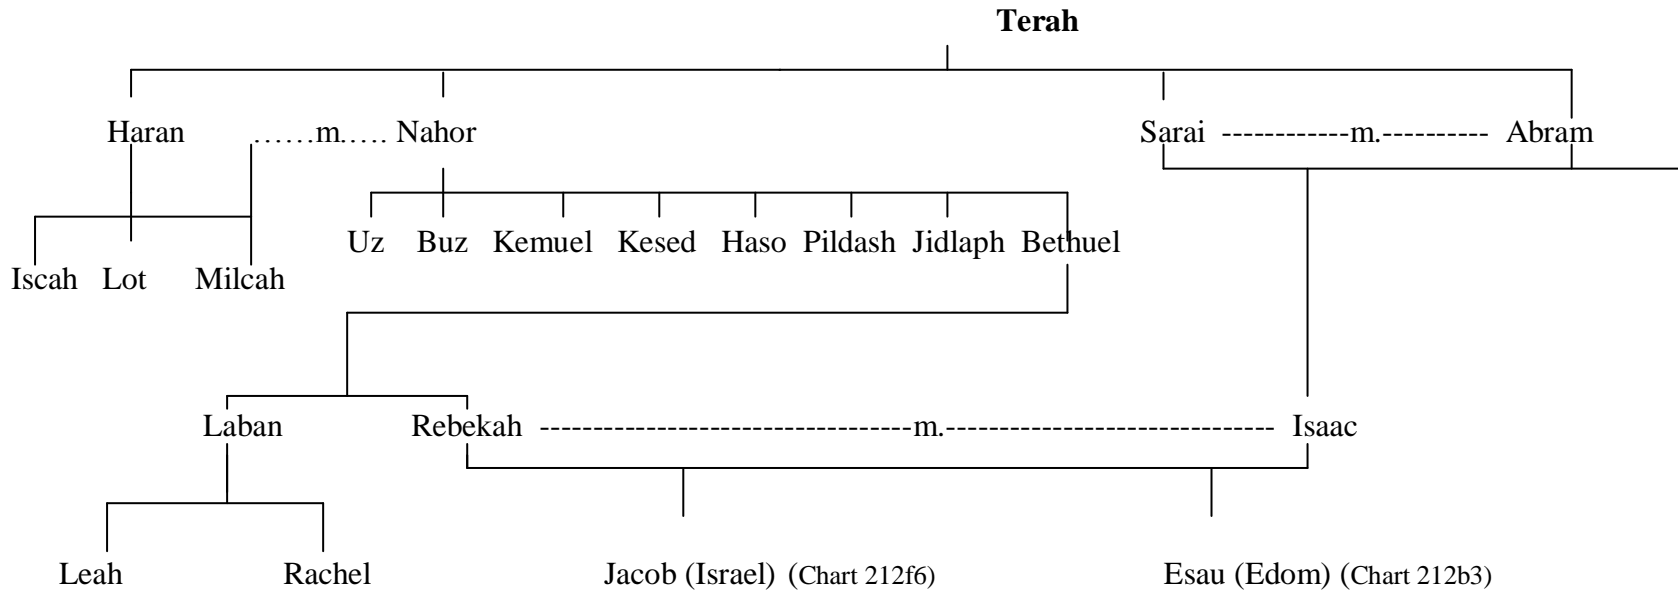

This paper is available from the World Wide Web page:
<http://www.logon.org> and <http://www.ccg.org>

Shem's Family Tree

Adam

Noah (10th Generation)

Sons of Shem's and the Countries they inhabited

Abraham's Family Tree

NB :  Sons
 Wives (Sarai was Abram's half-sister).

Abraham's Family Tree

Abraham's Family Tree

→ = wives
 — = sons

Abraham's Family Tree

Names of Ishmael's grandsons taken from the Book of Jasher 25:22-27
 Mahalath also called Basemath, sister of Nebaioth, m. Esau.

Chart 212c2: Sons of Ishmael

Chart 212c3: Sons of Ishmael

Abraham's Family Tree

Abraham's Family Tree